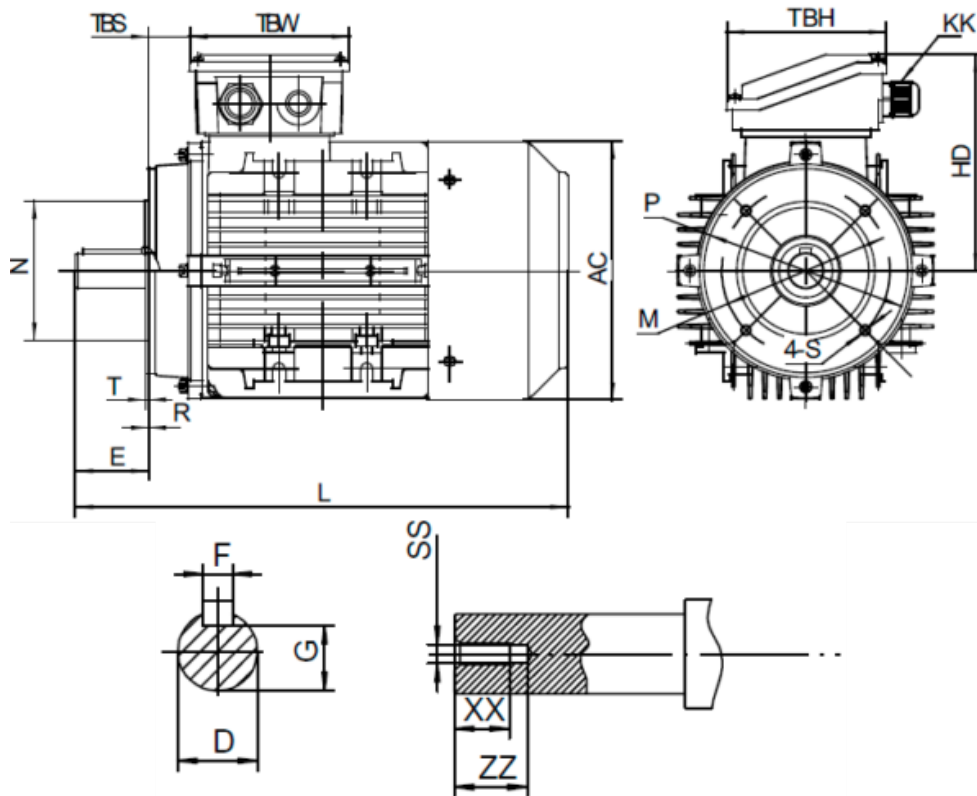

Data Sheet

Article number: 25180015061540

Description: Kleedrive T3A 100L-6 1.5kw 900 rpm UL/CSA
3x230/400V 50 HZ IP55 B14 Eff=82,5%

Measures

AA = 200	L = 376	TBH = 118
AC = Ø199	M = Ø130	TBS = 32
AD = 260	N = Ø110	TBW = 118
D = Ø28	P = Ø160	XX = 22
E = 60	R = 0	ZZ = 30
F = 8	S = M8	
G = 24	SS = M10	
HD = 160	T = 3.5	